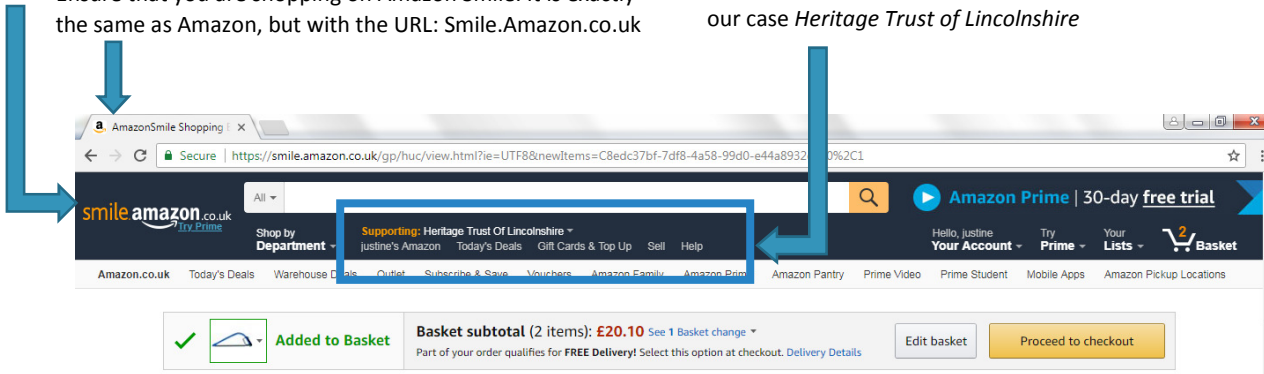

Next, shopping!

You will be automatically redirected to your shopping page. If not you can redirect yourself to www.smile.amazon.co.uk – there are two things to look out for:

Ensure that you are shopping on Amazon Smile. It is exactly the same as Amazon, but with the URL: [Smile.Amazon.co.uk](https://www.smile.amazon.co.uk)

Ensure that you are donating to the correct charity, in our case *Heritage Trust of Lincolnshire*

You are all set! Thank you for your support!